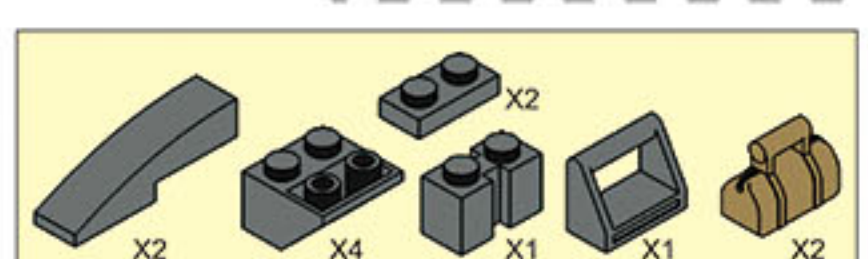

12

1-36

22

23

24

25

26

27

28

29

30

**WARNING:**  
CHOKING HAZARD - Small parts.  
Not for children under 3 years.

- COLOUR
- Black
  - Dark Grey
  - Light Grey
  - White

1-5: Initial assembly of the gun's base and barrel structure.