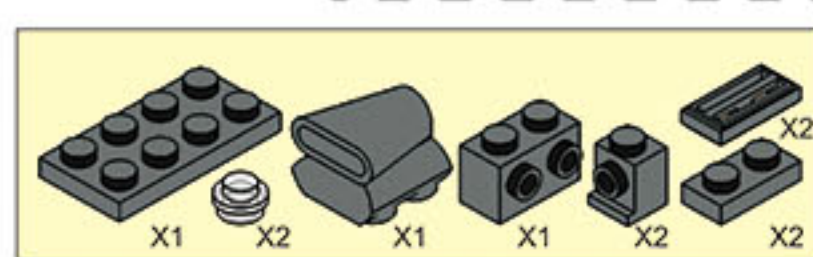

12

1-36

22

23

24

25

26

27

28

29

30

**WARNING:**  
CHOKING HAZARD - Small parts.  
Not for children under 3 years.

- COLOUR
- Black
  - Dark Grey
  - Light Grey
  - White

1-5: Initial assembly of the gun's base and barrel structure.