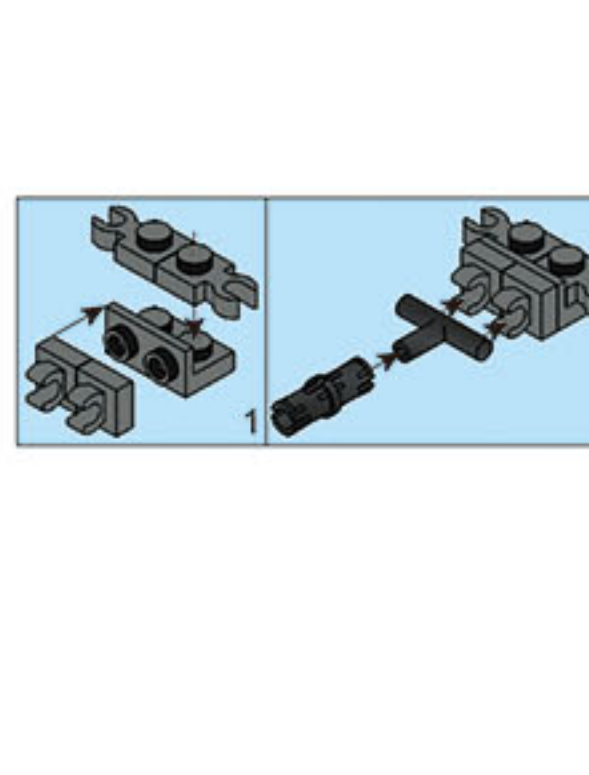

4

5

6

7

8

9

10

11

28

29

30

**WARNING:**  
CHOKING HAZARD - Small parts.  
Not for children under 3 years.

- COLOUR
- Black
  - Dark Grey
  - Light Grey
  - White

1-5: Initial assembly of the gun's base and barrel structure.