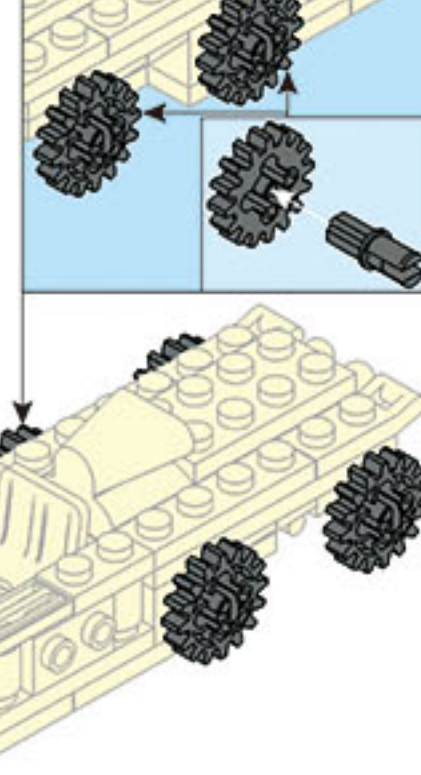

12

1-36

22

23

24

25

26

27

28

29

30

**WARNING:**  
CHOKING HAZARD - Small parts.  
Not for children under 3 years.

- COLOUR
- Black
  - Dark Grey
  - Light Grey
  - White

1-5: Initial assembly of the gun's base and barrel structure.