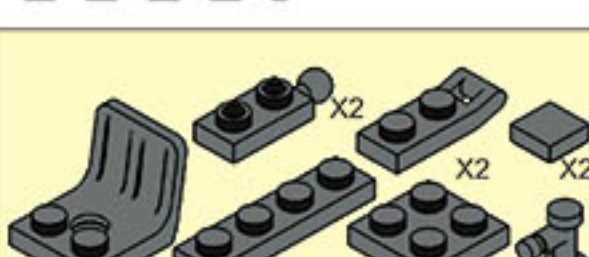

12

1-36

22

23

24

25

26

27

28

29

30

**WARNING:**  
CHOKING HAZARD - Small parts.  
Not for children under 3 years.

- COLOUR
- Black
  - Dark Grey
  - Light Grey
  - White

1-5: Initial assembly of the gun's base and barrel structure.