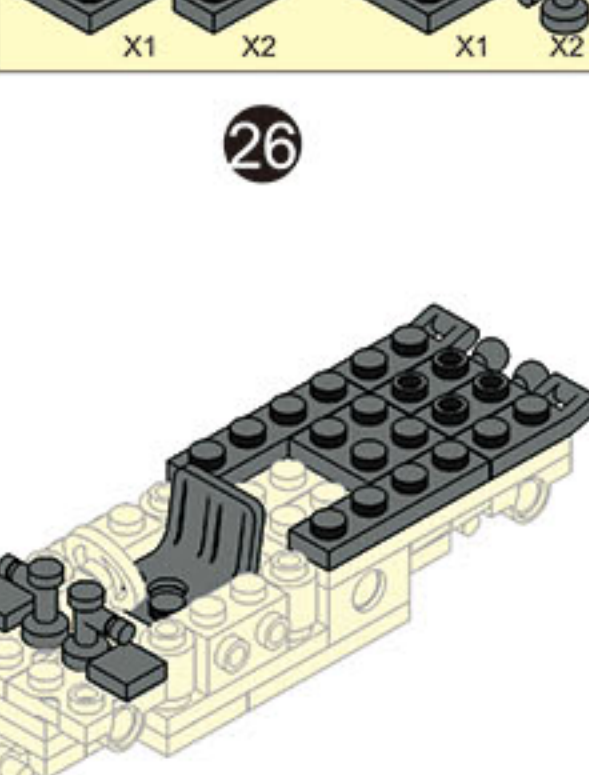

12

1-36

22

23

24

25

26

27

28

29

30

**WARNING:**  
CHOKING HAZARD - Small parts.  
Not for children under 3 years.

- COLOUR
- Black
  - Dark Grey
  - Light Grey
  - White

1-5: Initial assembly of the gun's base and barrel structure.