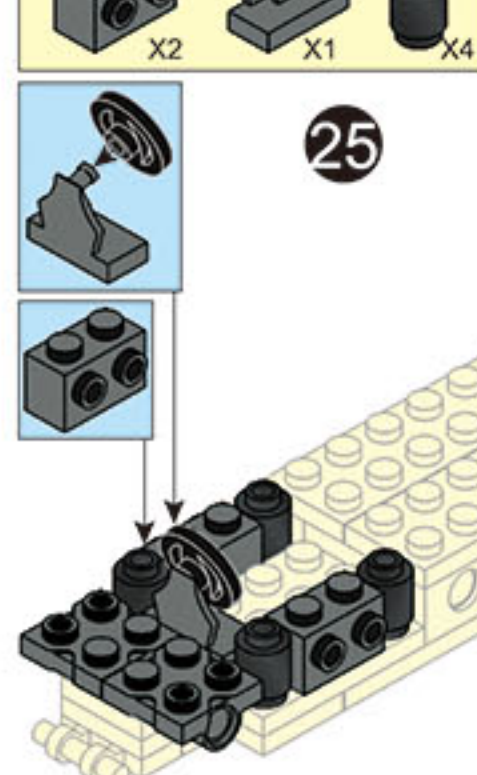

12

1-36

22

23

24

25

26

27

28

29

30

**WARNING:**  
CHOKING HAZARD - Small parts.  
Not for children under 3 years.

- COLOUR
- Black
  - Dark Grey
  - Light Grey
  - White

1-5: Initial assembly of the gun's base and barrel structure.