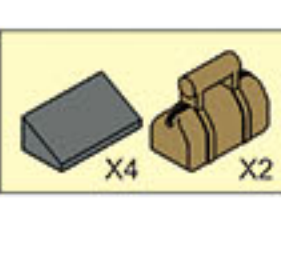

4

5

6

7

8

9

10

11

12

1-36

22

23

24

25

26

27

28

29

30

**WARNING:**  
CHOKING HAZARD - Small parts.  
Not for children under 3 years.

- COLOUR
- Black
  - Dark Grey
  - Light Grey
  - White

1-5: Initial assembly of the gun's base and barrel structure.