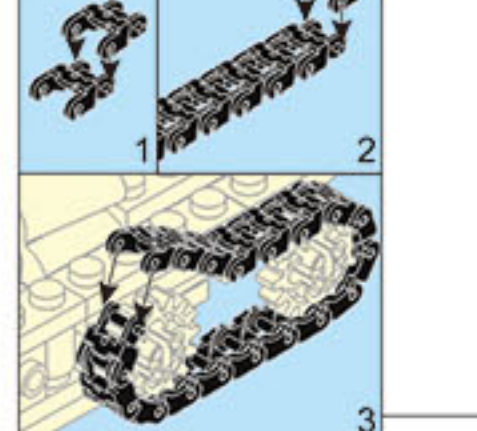

12

1-36

22

23

24

25

26

27

28

29

30

**WARNING:**  
CHOKING HAZARD - Small parts.  
Not for children under 3 years.

- COLOUR
- Black
  - Dark Grey
  - Light Grey
  - White

1-5: Initial assembly of the gun's base and barrel structure.