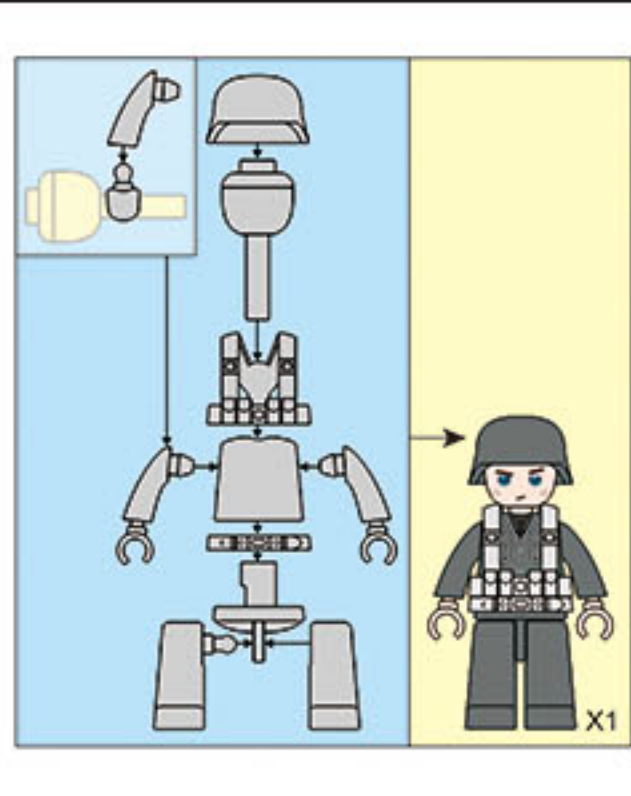

28

29

30

**WARNING:**  
CHOKING HAZARD - Small parts.  
Not for children under 3 years.

- COLOUR
- Black
  - Dark Grey
  - Light Grey
  - White

1-5: Initial assembly of the gun's base and barrel structure.