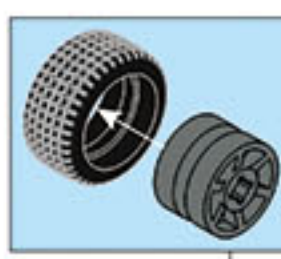

4

5

6

7

8

9

10

11

12

1-36

22

23

24

25

26

27

28

29

30

**WARNING:**  
CHOKING HAZARD - Small parts.  
Not for children under 3 years.

- COLOUR
- Black
  - Dark Grey
  - Light Grey
  - White

1-5: Initial assembly of the gun's base and barrel structure.