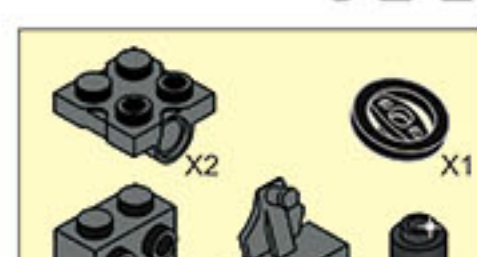

12

1-36

22

23

24

25

26

27

28

29

30

**WARNING:**  
CHOKING HAZARD - Small parts.  
Not for children under 3 years.

- COLOUR
- Black
  - Dark Grey
  - Light Grey
  - White

1-5: Initial assembly of the gun's base and barrel structure.