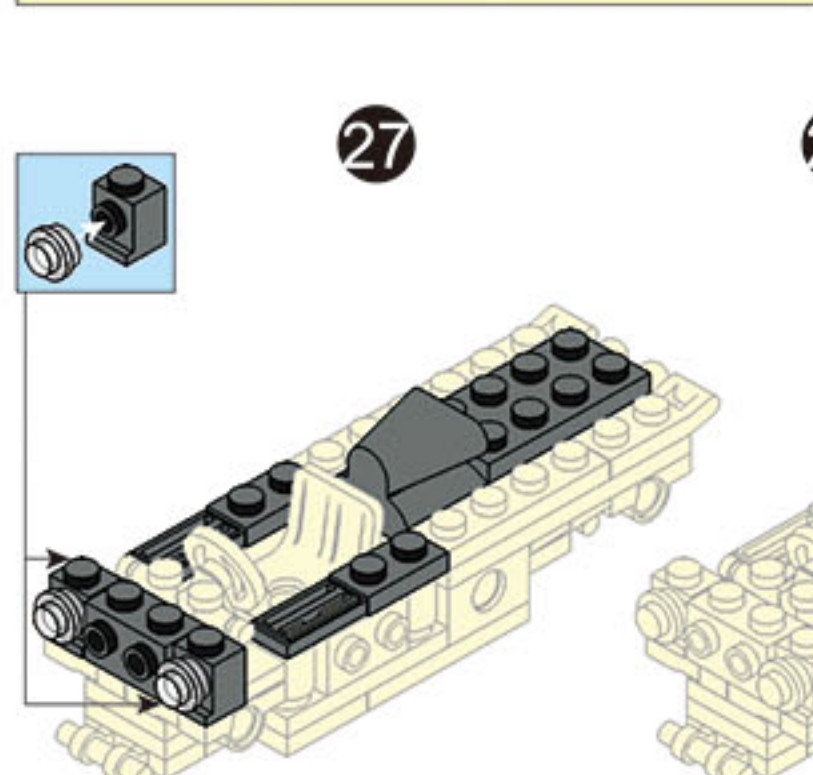

12

1-36

22

23

24

25

26

27

28

29

30

**WARNING:**  
CHOKING HAZARD - Small parts.  
Not for children under 3 years.

- COLOUR
- Black
  - Dark Grey
  - Light Grey
  - White

1-5: Initial assembly of the gun's base and barrel structure.