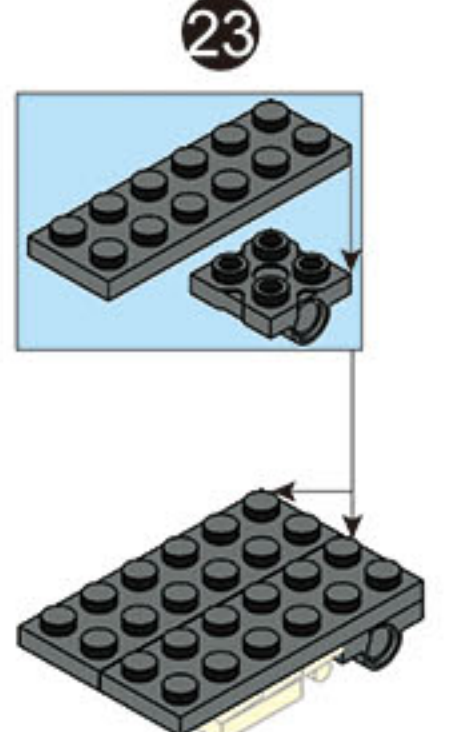

- 
- 
- 

21

**WARNING:**  
CHOKING HAZARD - Small parts.  
Not for children under 3 years.

COLOUR

X1

1

2

3

4

5

6

7

8

9

10

11

12

1-36

22

23

24

25

26

27

28

29

30

**WARNING:**  
CHOKING HAZARD - Small parts.  
Not for children under 3 years.

- COLOUR
- Black
  - Dark Grey
  - Light Grey
  - White

1-5: Initial assembly of the gun's base and barrel structure.