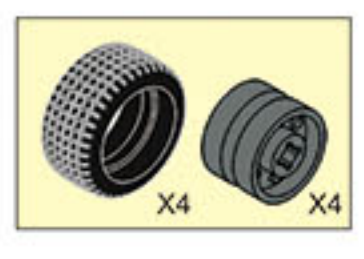

4

5

6

7

8

9

10

11

12

1-36

22

23

24

25

26

27

28

29

30

**WARNING:**  
CHOKING HAZARD - Small parts.  
Not for children under 3 years.

- COLOUR
- Black
  - Dark Grey
  - Light Grey
  - White

1-5: Initial assembly of the gun's base and barrel structure.