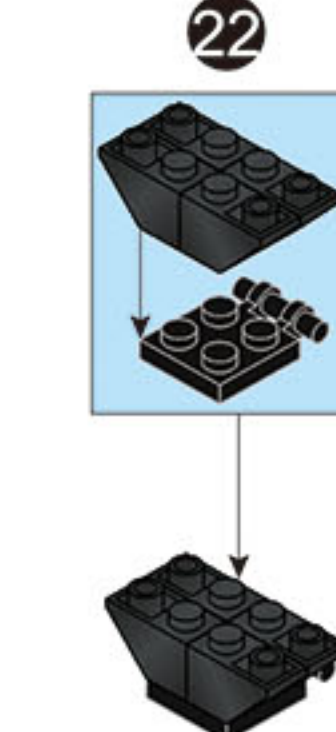

- 
- 
- 

21

**WARNING:**  
CHOKING HAZARD - Small parts.  
Not for children under 3 years.

COLOUR

X1

1

2

3

4

5

6

7

8

9

10

11

12

1-36

22

23

24

25

26

27

28

29

30

**WARNING:**  
CHOKING HAZARD - Small parts.  
Not for children under 3 years.

- COLOUR
- Black
  - Dark Grey
  - Light Grey
  - White

1-5: Initial assembly of the gun's base and barrel structure.