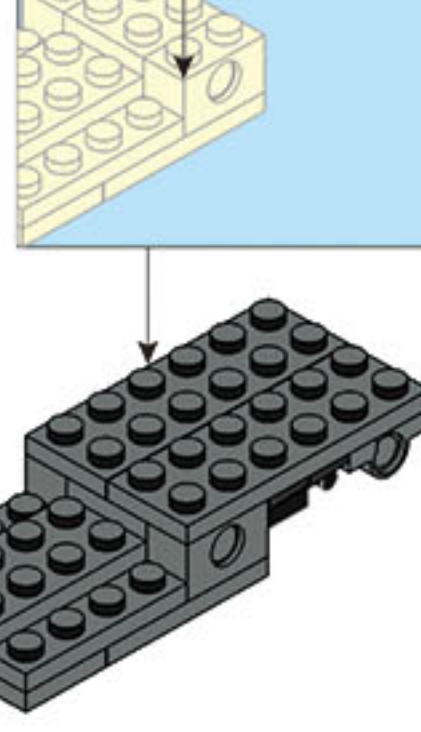

12

1-36

22

23

24

25

26

27

28

29

30

**WARNING:**  
CHOKING HAZARD - Small parts.  
Not for children under 3 years.

- COLOUR
- Black
  - Dark Grey
  - Light Grey
  - White

1-5: Initial assembly of the gun's base and barrel structure.