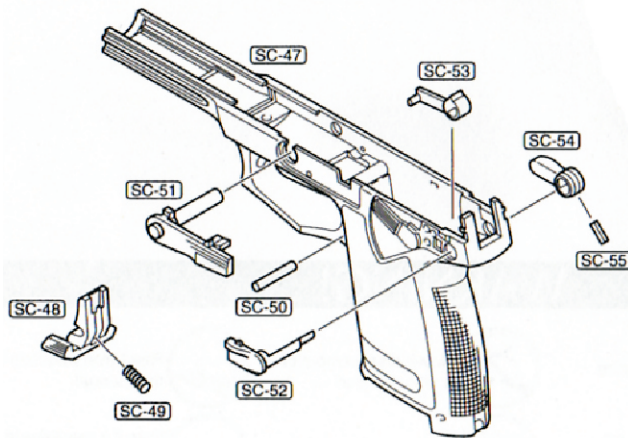

14763 MK 23 Full set

BARREL

TRIGGER

SLIDE

FRAME

MAGAZINE