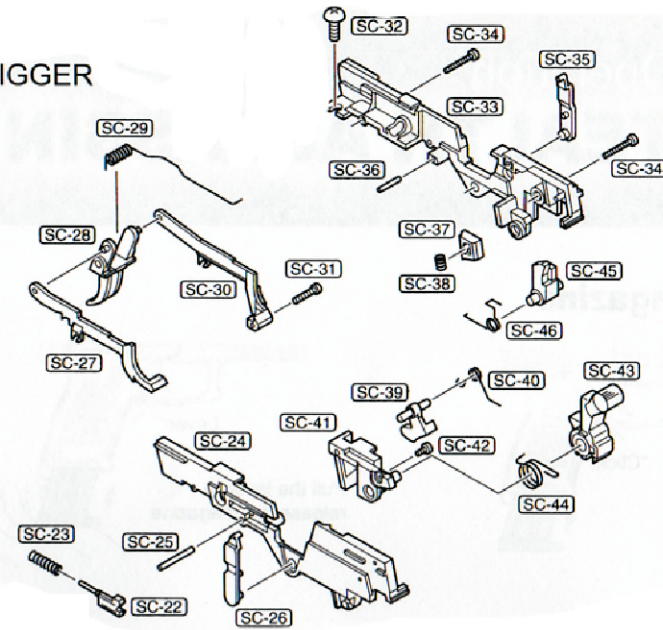

14763 MK 23 Full set

BARREL

TRIGGER

SLIDE

FRAME

MAGAZINE