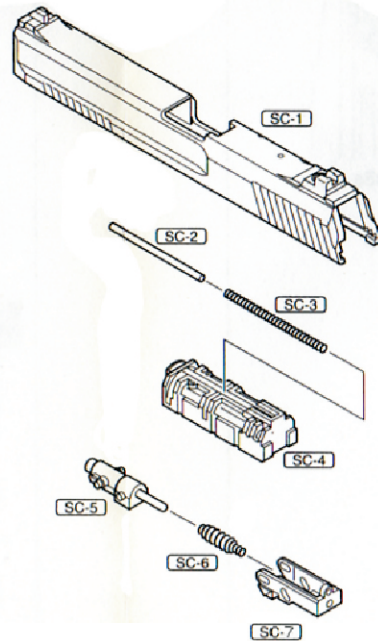

14763 MK 23 Full set

BARREL

TRIGGER

SLIDE

FRAME

MAGAZINE