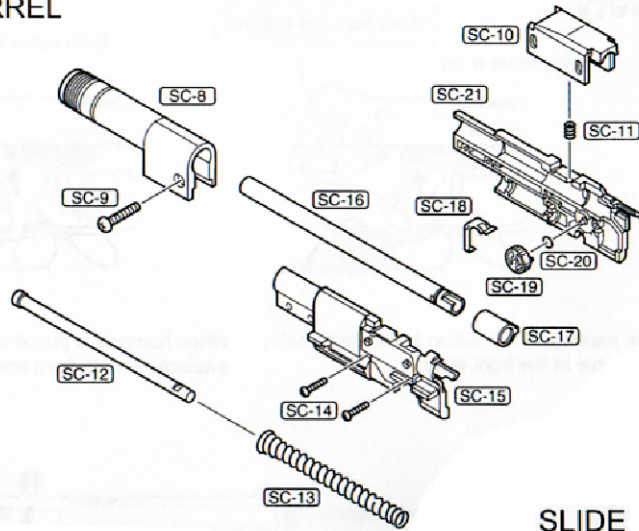

14763 MK 23 Full set

BARREL

TRIGGER

SLIDE

FRAME

MAGAZINE